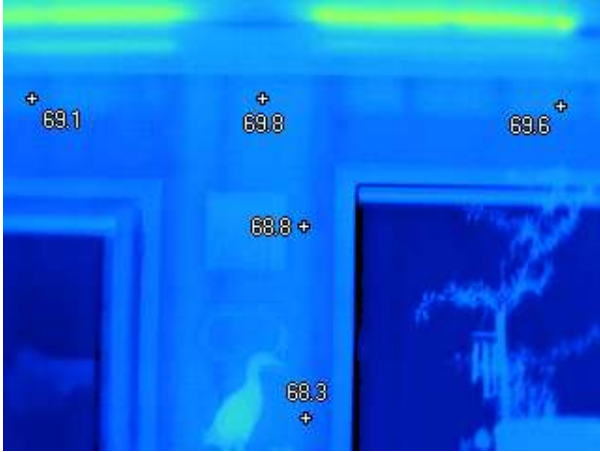

***Image Info***

Average Temperature	69.1 °F
Calibration Range	-4.0 °F to 662.0 °F
Camera Model	Ti55FT
Image Range	51.6 °F to 91.6 °F
Image Time	12/1/2008 11:21:02 AM
Manufacturer	Fluke
Camera Serial Number	Ti55FT-0608096

**IR20081201\_0004.is2**

12/1/2008 11:21:21 AM

**Visible Light Image**

***Image Info***

Average Temperature	65.6 °F
Calibration Range	-4.0 °F to 662.0 °F
Camera Model	Ti55FT
Image Range	55.5 °F to 80.8 °F
Image Time	12/1/2008 11:21:21 AM
Manufacturer	Fluke
Camera Serial Number	Ti55FT-0608096

**IR20081201\_0005.is2**

**Visible Light Image**

12/1/2008 11:21:38 AM

***Image Info***

Average Temperature	68.1 °F
Calibration Range	-4.0 °F to 662.0 °F
Camera Model	Ti55FT
Image Range	53.8 °F to 82.2 °F
Image Time	12/1/2008 11:21:38 AM
Manufacturer	Fluke
Camera Serial Number	Ti55FT-0608096

**IR20081201\_0006.is2**

**Visible Light Image**

12/1/2008 11:21:50 AM

***Image Info***

Average Temperature	67.1 °F
Calibration Range	-4.0 °F to 662.0 °F
Camera Model	Ti55FT
Image Range	55.2 °F to 81.7 °F
Image Time	12/1/2008 11:21:50 AM
Manufacturer	Fluke
Camera Serial Number	Ti55FT-0608096