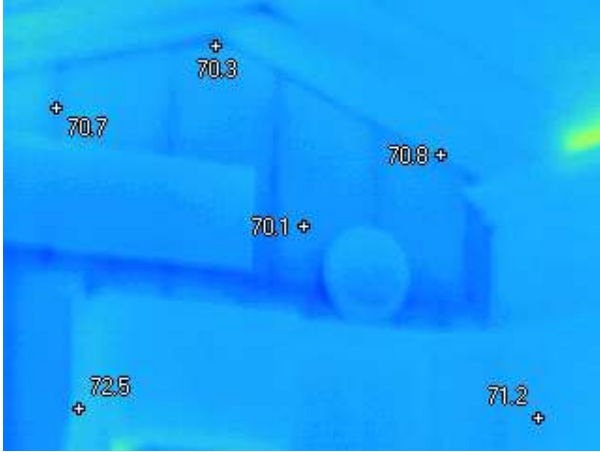

**IR20081201\_0006.is2**

**Visible Light Image**

12/1/2008 11:21:50 AM

***Image Info***

Average Temperature	67.1 °F
Calibration Range	-4.0 °F to 662.0 °F
Camera Model	Ti55FT
Image Range	55.2 °F to 81.7 °F
Image Time	12/1/2008 11:21:50 AM
Manufacturer	Fluke
Camera Serial Number	Ti55FT-0608096

**IR20081201\_0007.is2**

**Visible Light Image**

12/1/2008 11:22:06 AM

Notice contents of room are same temp.

Chair  
Mug  
Etc.

### ***Image Info***

Average Temperature	73.0 °F
Calibration Range	-4.0 °F to 662.0 °F
Camera Model	Ti55FT
Image Range	53.8 °F to 133.7 °F
Image Time	12/1/2008 11:22:06 AM
Manufacturer	Fluke
Camera Serial Number	Ti55FT-0608096

**IR20081201\_0008.is2**

**Visible Light Image**

12/1/2008 11:22:22 AM

***Image Info***

Average Temperature	70.9 °F
Calibration Range	-4.0 °F to 662.0 °F
Camera Model	Ti55FT
Image Range	64.7 °F to 81.5 °F
Image Time	12/1/2008 11:22:22 AM
Manufacturer	Fluke
Camera Serial Number	Ti55FT-0608096