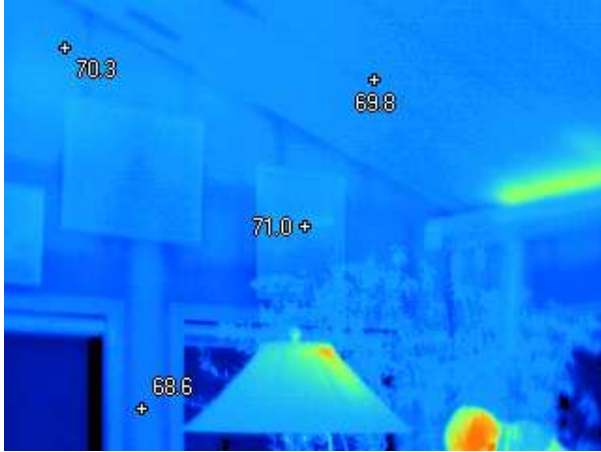

IR20081201_0003.is2

12/1/2008 11:21:02 AM

Image Info

Average Temperature	69.1 °F
Calibration Range	-4.0 °F to 662.0 °F
Camera Model	Ti55FT
Image Range	51.6 °F to 91.6 °F
Image Time	12/1/2008 11:21:02 AM
Manufacturer	Fluke
Camera Serial Number	Ti55FT-0608096