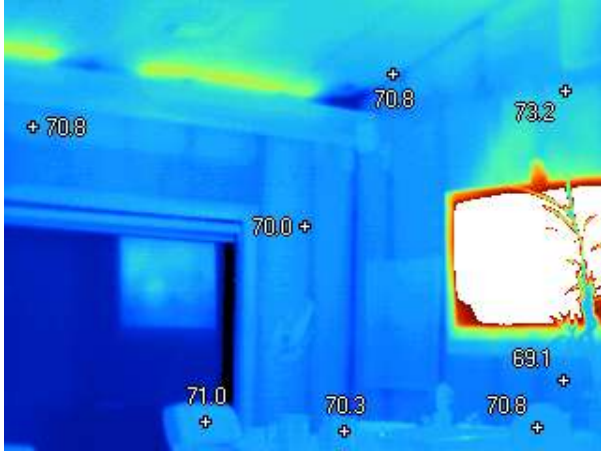

**IR20081201\_0004.is2**

12/1/2008 11:21:21 AM

**Visible Light Image**

***Image Info***

Average Temperature	65.6 °F
Calibration Range	-4.0 °F to 662.0 °F
Camera Model	Ti55FT
Image Range	55.5 °F to 80.8 °F
Image Time	12/1/2008 11:21:21 AM
Manufacturer	Fluke
Camera Serial Number	Ti55FT-0608096

**IR20081201\_0005.is2**

**Visible Light Image**

12/1/2008 11:21:38 AM

***Image Info***

Average Temperature	68.1 °F
Calibration Range	-4.0 °F to 662.0 °F
Camera Model	Ti55FT
Image Range	53.8 °F to 82.2 °F
Image Time	12/1/2008 11:21:38 AM
Manufacturer	Fluke
Camera Serial Number	Ti55FT-0608096

**IR20081201\_0006.is2**

**Visible Light Image**

12/1/2008 11:21:50 AM

***Image Info***

Average Temperature	67.1 °F
Calibration Range	-4.0 °F to 662.0 °F
Camera Model	Ti55FT
Image Range	55.2 °F to 81.7 °F
Image Time	12/1/2008 11:21:50 AM
Manufacturer	Fluke
Camera Serial Number	Ti55FT-0608096